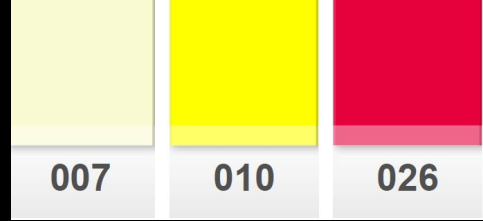

Truss Position -  
USR: Down  
USL: Down  
CS: Down

**Magenta:** emotional balance  
**Pink:** love  
**Lavender:** mystery and imagination

Truss Position -  
USR: Up  
USL: Up  
CS: Down

Yellow: energy and consumption  
Red: energy and aggression