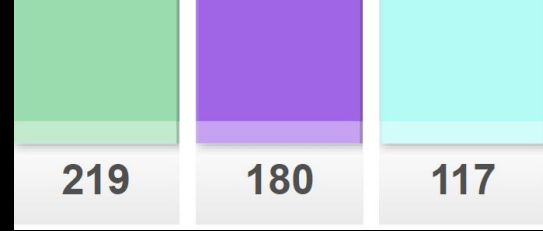

Section 2 - Intro into Human Perspective

Laying the land, giving audience a feeling of what it must have felt like being first person on Earth.

Truss Position -
USR: Down
USL: Down
CS: Up

Green: growth, prosperity,
and exploration
Purple: mystery and
imagination
Turquoise: calm and
peace