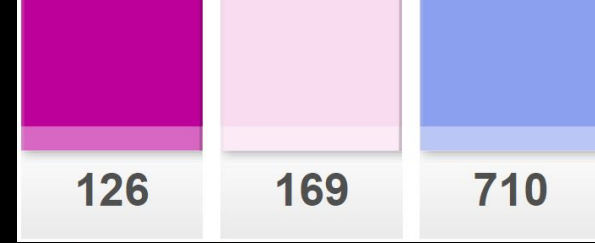

# Section 2 - Intro into Human Perspective

Laying the land, giving audience a feeling of what it must have felt like being first person on Earth.

Truss Position -  
USR: Down  
USL: Down  
CS: Up

Green: growth, prosperity,  
and exploration  
Purple: mystery and  
imagination  
Turquoise: calm and  
peace

## Section 3 - Psychological

Highlighting the loneliness of navigating existence, touching on ones yearning for love, conforming to fit within the system they are spawned into from specific perspective, and the lack of fulfillment provided by those in power. Think alienation. Begin to show how humans have failed each other thus moving towards downfall.

Truss Position -  
USR: Down  
USL: Down  
CS: Down

**Magenta:** emotional balance  
**Pink:** love  
**Lavender:** mystery and imagination