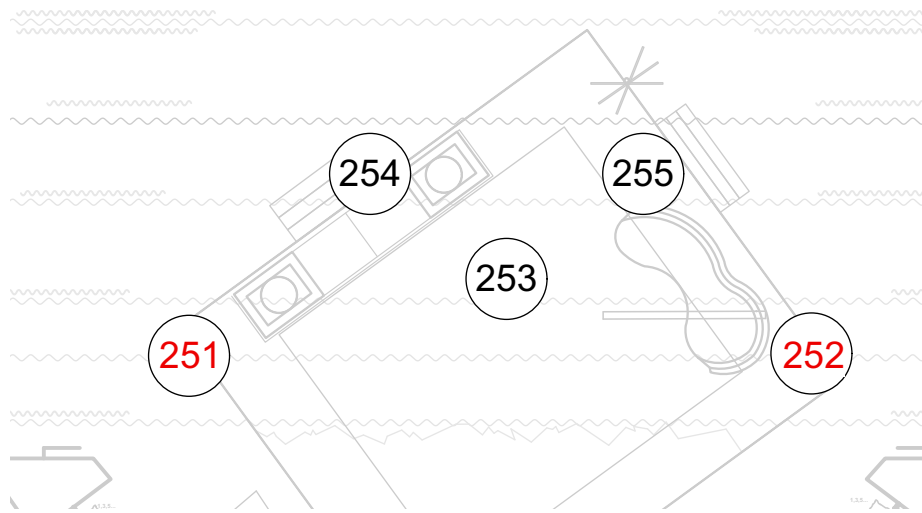

LD: ALAINA PIZZOFRERATO
ALD: RAMA VAN GILS
PE: SAMUEL WILSON

GREEK DOUBLE BILL 2022: MAGIC SHEET

VENUE:
PATRICIA CORBETT THEATER

HIGH END SYSTEMS SOLAFRAME 2000