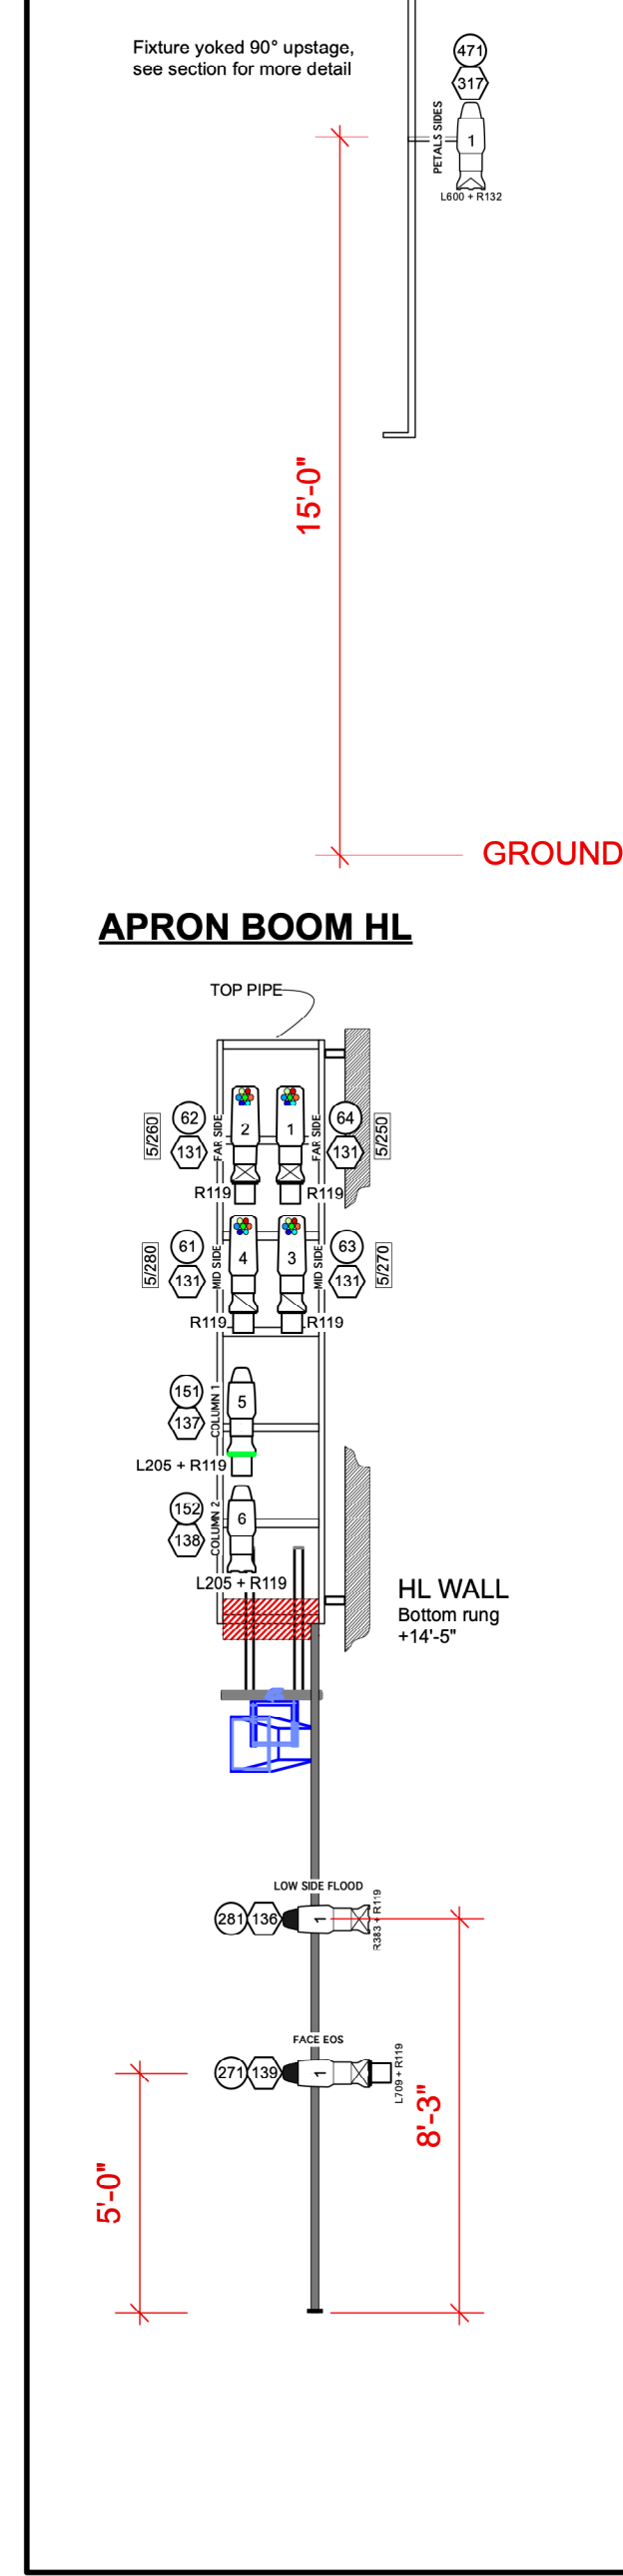

DESCRIPTION	D TO PL	TRIM	#
CYC	+28'-0"	48"	47
#5 ELECTRIC (CYC)	+27'-0"	48"	45
BLACK SCRIM	+25'-0"	48"	24
BLACK TRAVELER LAMP	+24'-0"	48"	41
BORDER	+24'-0"	38"	40
LEGS	+23'-0"	38"	39
#4B ELECTRIC (US)	+22'-0"	48"	37
#4A ELECTRIC (DS)	+18'-0"	24"	34
LEGS	+18'-0"	38"	33
BORDER	+18'-0"	38"	31
#3B BRIDGE (US)	+17'-0"	27"	29
#3A BRIDGE (DS)	+15'-0"	27"	28
LEGS	+15'-0"	38"	25
BORDER	+14'-0"	38"	23
SLUZZARD BUCKET	+13'-0"	22"	22
#2B BRIDGE (US)	+12'-0"	27"	18
#2A BRIDGE (DS)	+10'-0"	27"	16
LEGS	+9'-0"	38"	15
BORDER	+9'-0"	32"	14
PENS SIGN	+7'-0"	12"	12
#1B BRIDGE (US)	+6'-0"	27"	8
#1A BRIDGE (DS)	+4'-0"	27"	5
LEGS	+2'-0"	32"	4
GRAND DRAPE	+1'-0"	32"	2
VALANCE	+0'-0"	18"	1
PLASTER LINE	+0'-0"		

Lighting Ground Plan		
Director Brant Russell		Scale 1/4"=1'
Drawn By Alaina Pizzoferrato		Sheet No.
Reviewed By Rama VanGils		1
Date 9/26/2022		of
CAD File Name Double Bill Light Plot (TECH).vwx		4

Instrument Key		
	ETC Source4 19deg	16
	ETC Source4 26deg	26
	ETC Source4 36deg	14
	ETC Source4 50deg	4
	ETC Source-4 Zoom 15°-30°	8
	ETC Source4 PAR WFL	1
	ETC Source4 LEDTS 14deg	6
	Etc Source 4 LED 19°	6
	Etc Source 4 LED 26°	23
	Elation Arena PAR Zoom	19
	Elation DW Chorus 72	12
	High End Systems SolaSpot Frame 2000	5
	Varilite VL 1100 Tungsten Dimmer	2
	Strand 8" Fresnelite	8
	1k Broad	4
	UltratecFX Radiance Hazer	2
	UltratecFX Fogger	1
	Mini 10	8
	Practical Bulb	80