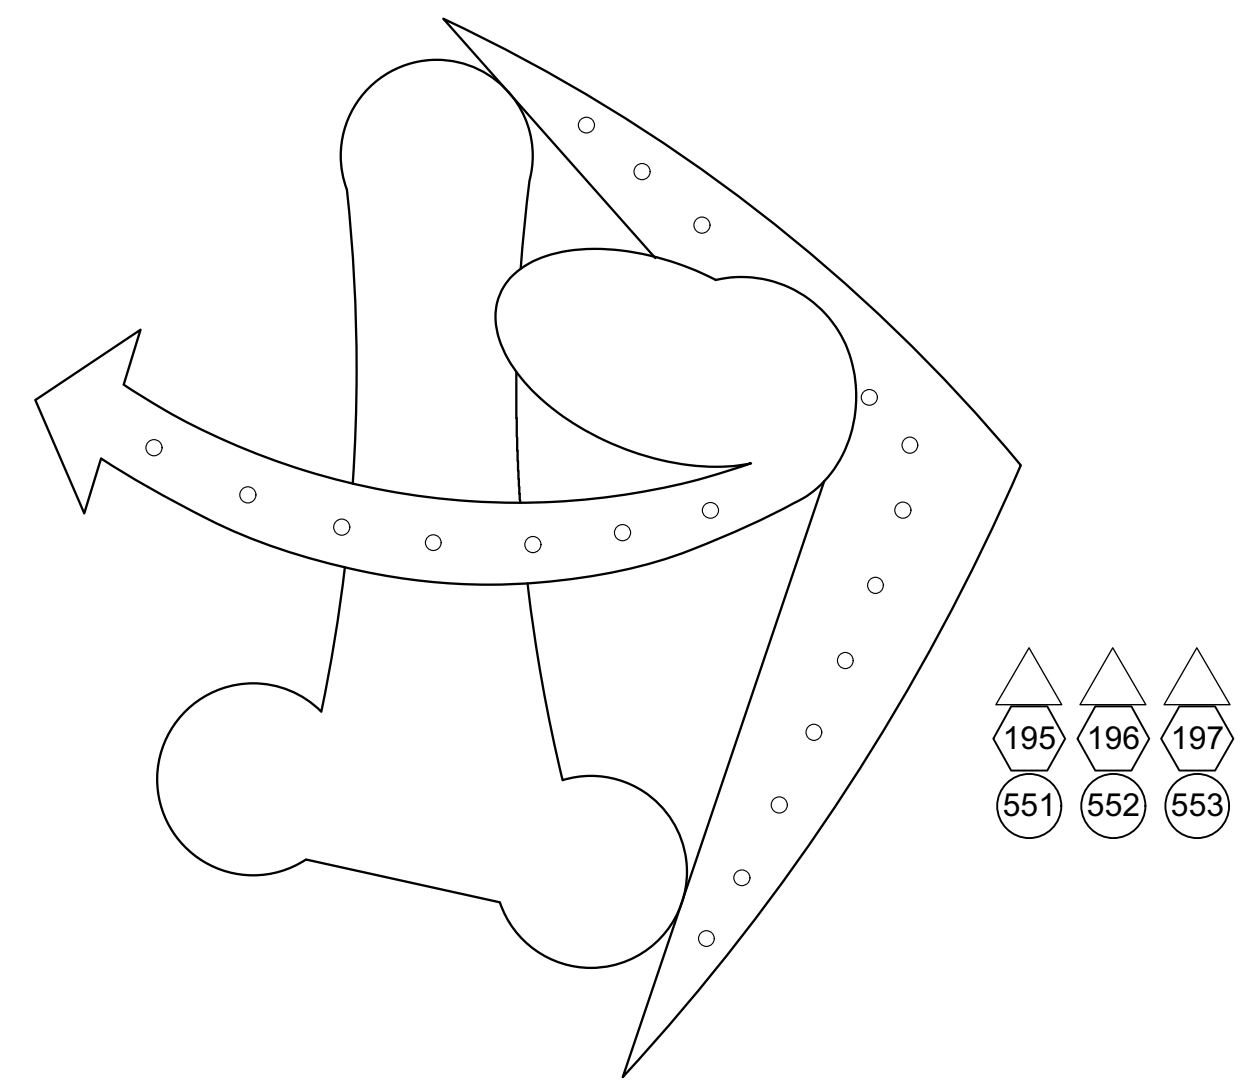

2 Penis Sign Bulbs
Scale: 1/2" = 1'-0"
Notes: Pair every third Bulb (3 channels) ch551-553