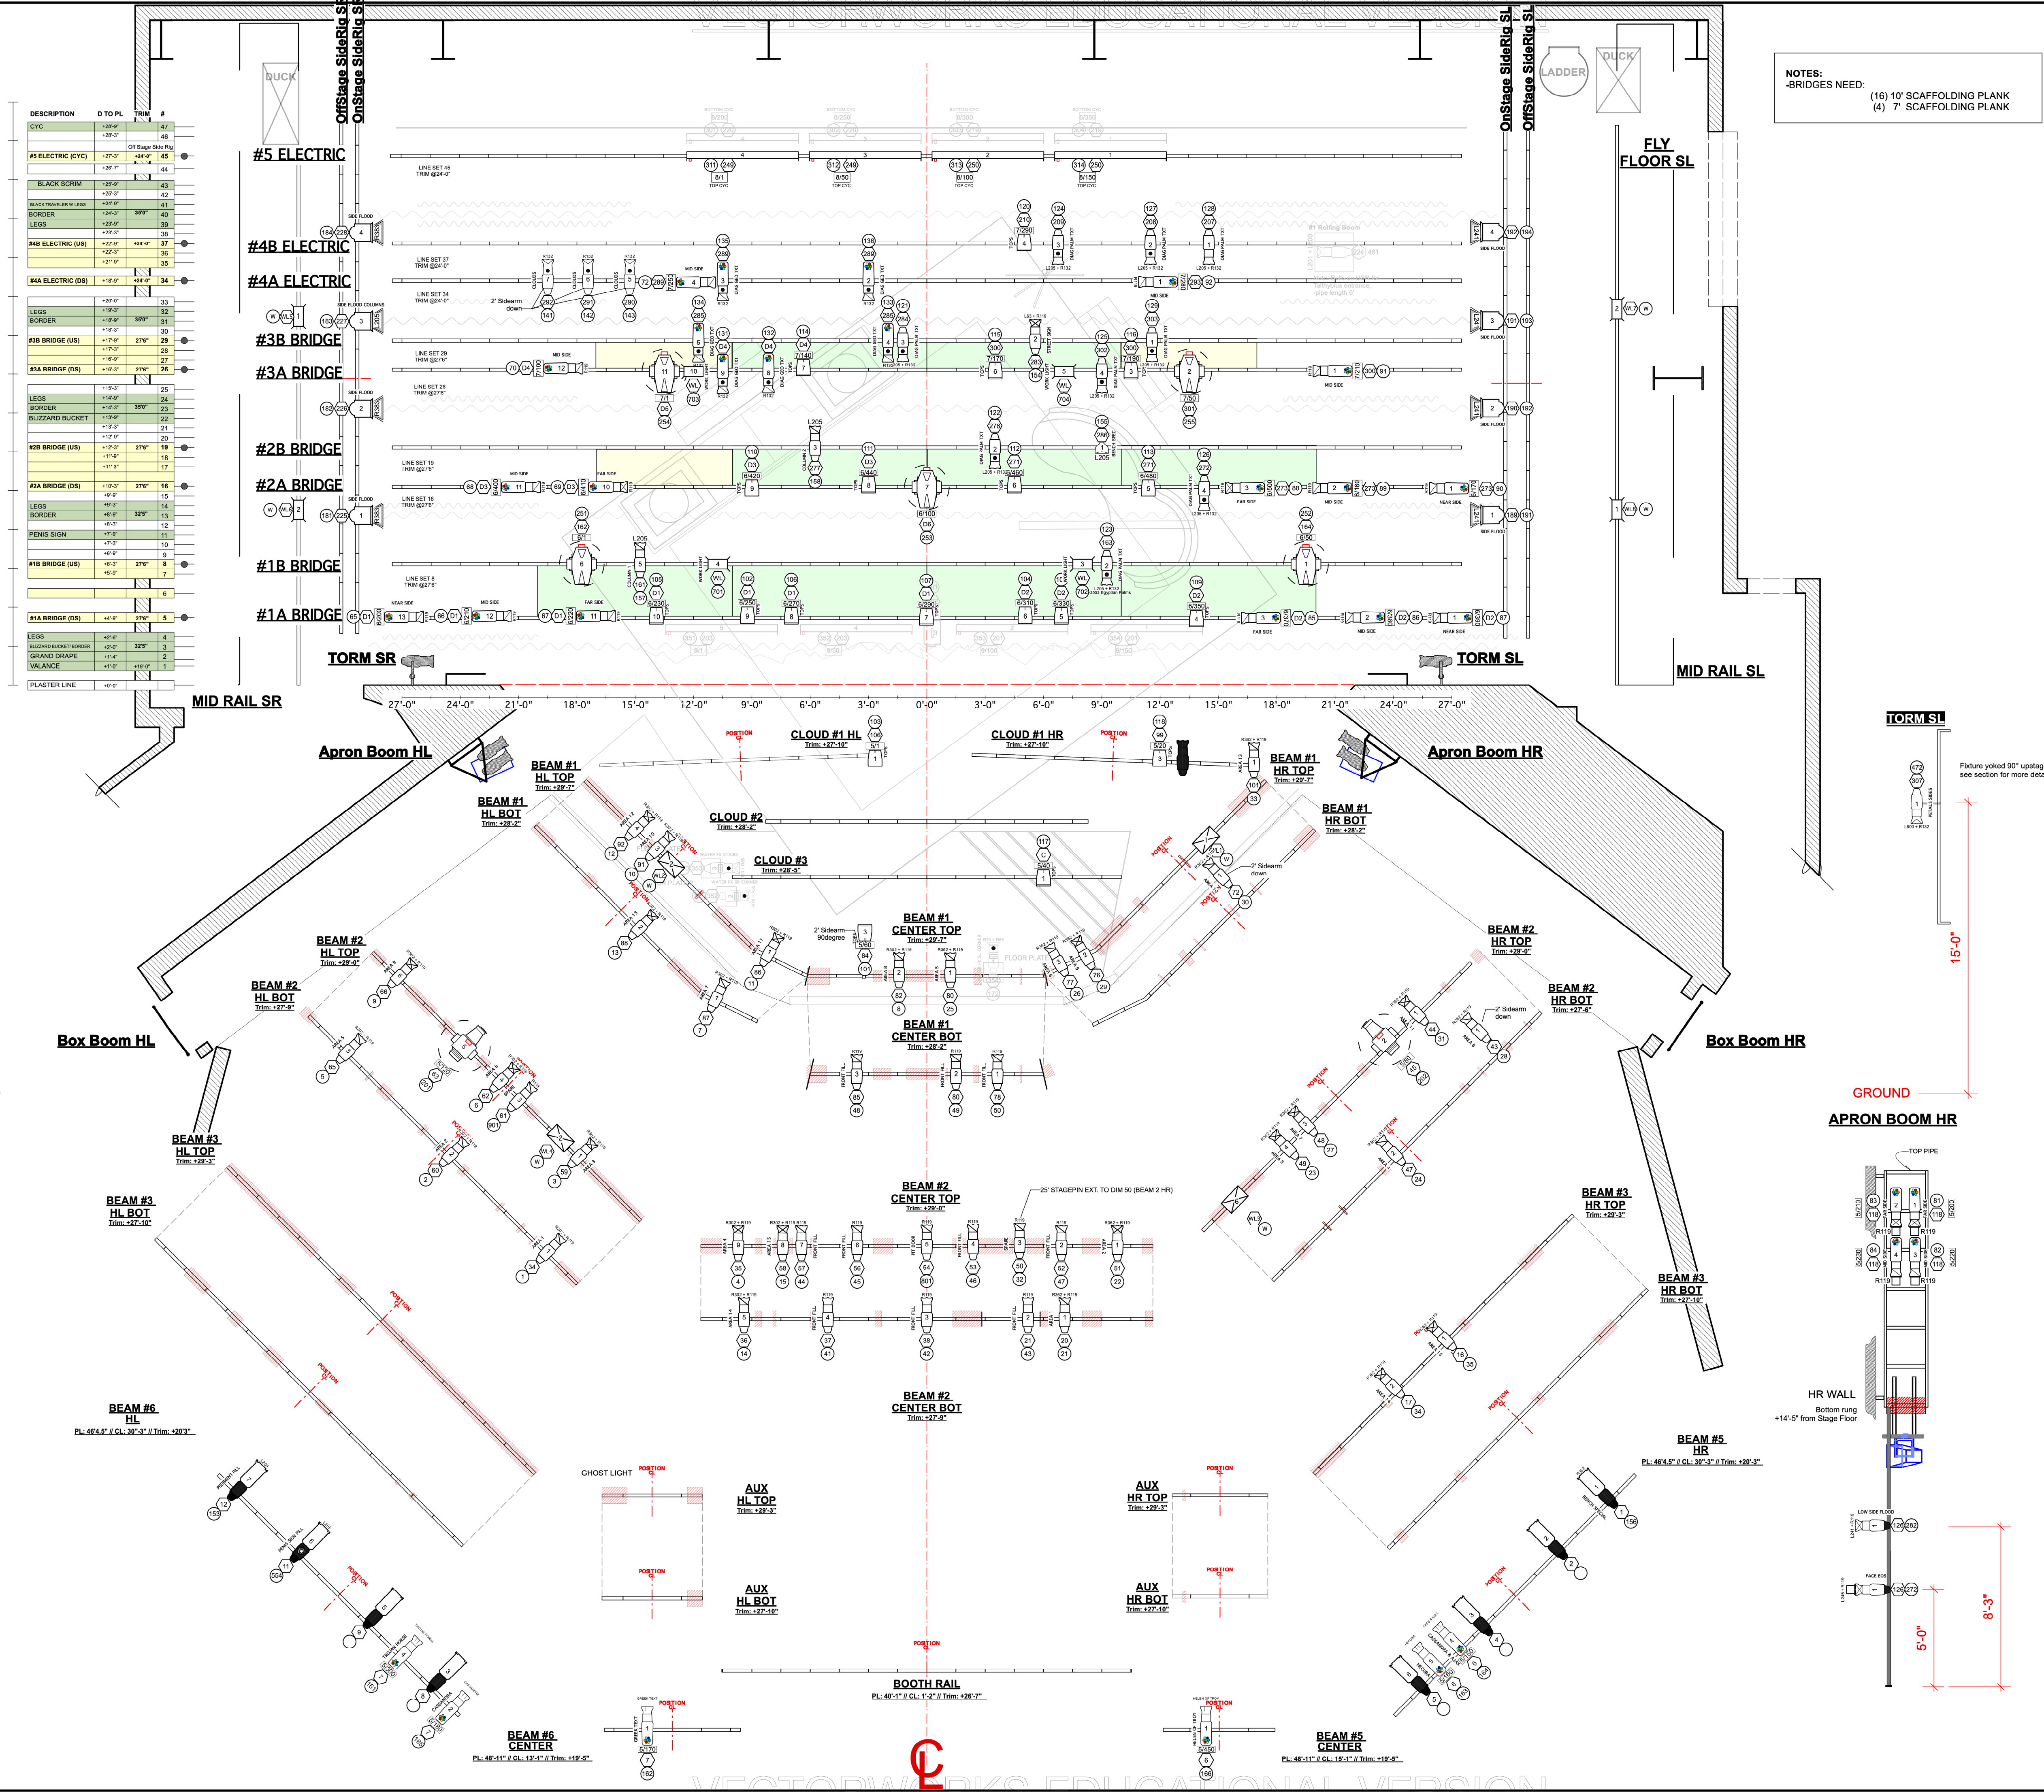

DESCRIPTION	D TO PL	TRIM	#
CYC	+28'-0"	48"	47
#5 ELECTRIC (CYC)	+27'-0"	48"	45
BLACK SCRIM	+25'-0"	48"	24
BLACK TRAVELER LAMP	+24'-0"	48"	41
BORDER	+24'-0"	38"	40
LEGS	+23'-0"	38"	39
#4B ELECTRIC (US)	+22'-0"	48"	37
#4A ELECTRIC (DS)	+18'-0"	24"	34
LEGS	+18'-0"	38"	33
BORDER	+18'-0"	38"	31
#3B BRIDGE (US)	+17'-0"	27"	29
#3A BRIDGE (DS)	+15'-0"	27"	28
LEGS	+15'-0"	38"	25
BORDER	+14'-0"	38"	23
SLUZZARD BUCKET	+13'-0"	22"	22
#2B BRIDGE (US)	+12'-0"	27"	18
#2A BRIDGE (DS)	+10'-0"	27"	16
LEGS	+9'-0"	38"	15
BORDER	+9'-0"	32"	14
PENS SIGN	+7'-0"	12"	12
#1B BRIDGE (US)	+6'-0"	27"	8
#1A BRIDGE (DS)	+4'-0"	27"	5
LEGS	+2'-0"	32"	4
GRAND DRAPE	+1'-0"	32"	2
VALANCE	+0'-0"	18"	1
PLASTER LINE	+0'-0"		

Lighting Ground Plan		
Director Brant Russell		Scale 1/4"=1'
Drawn By Alaina Pizzoferrato		Sheet No.
Reviewed By Rama VanGils		1
Date 9/26/2022		of
CAD File Name Double Bill Light Plot (TECH).vwx		4

Instrument Key		
	ETC Source4 19deg	16
	ETC Source4 26deg	26
	ETC Source4 36deg	14
	ETC Source4 50deg	4
	ETC Source-4 Zoom 15°-30°	8
	ETC Source4 PAR WFL	1
	ETC Source4 LEDTS 14deg	6
	Etc Source 4 LED 19°	6
	Etc Source 4 LED 26°	23
	Elation Arena PAR Zoom	19
	Elation DW Chorus 72	12
	High End Systems SolaSpot Frame 2000	5
	Varilite VL 1100 Tungsten Dimmer	2
	Strand 8" Fresnelite	8
	1k Broad	4
	UltratecFX Radiance Hazer	2
	UltratecFX Fogger	1
	Mini 10	8
	Practical Bulb	80

Deck Plan + Bulb Chases

Director Brant Russell		Scale 1/4"=1'
Drawn By Alaina Pizzoferrato		
Reviewed By Rama VanGils	Sheet No.	2 of 4
Date 9/26/2022		
CAD File Name Double Bill Light Plot (TECH).vwx		