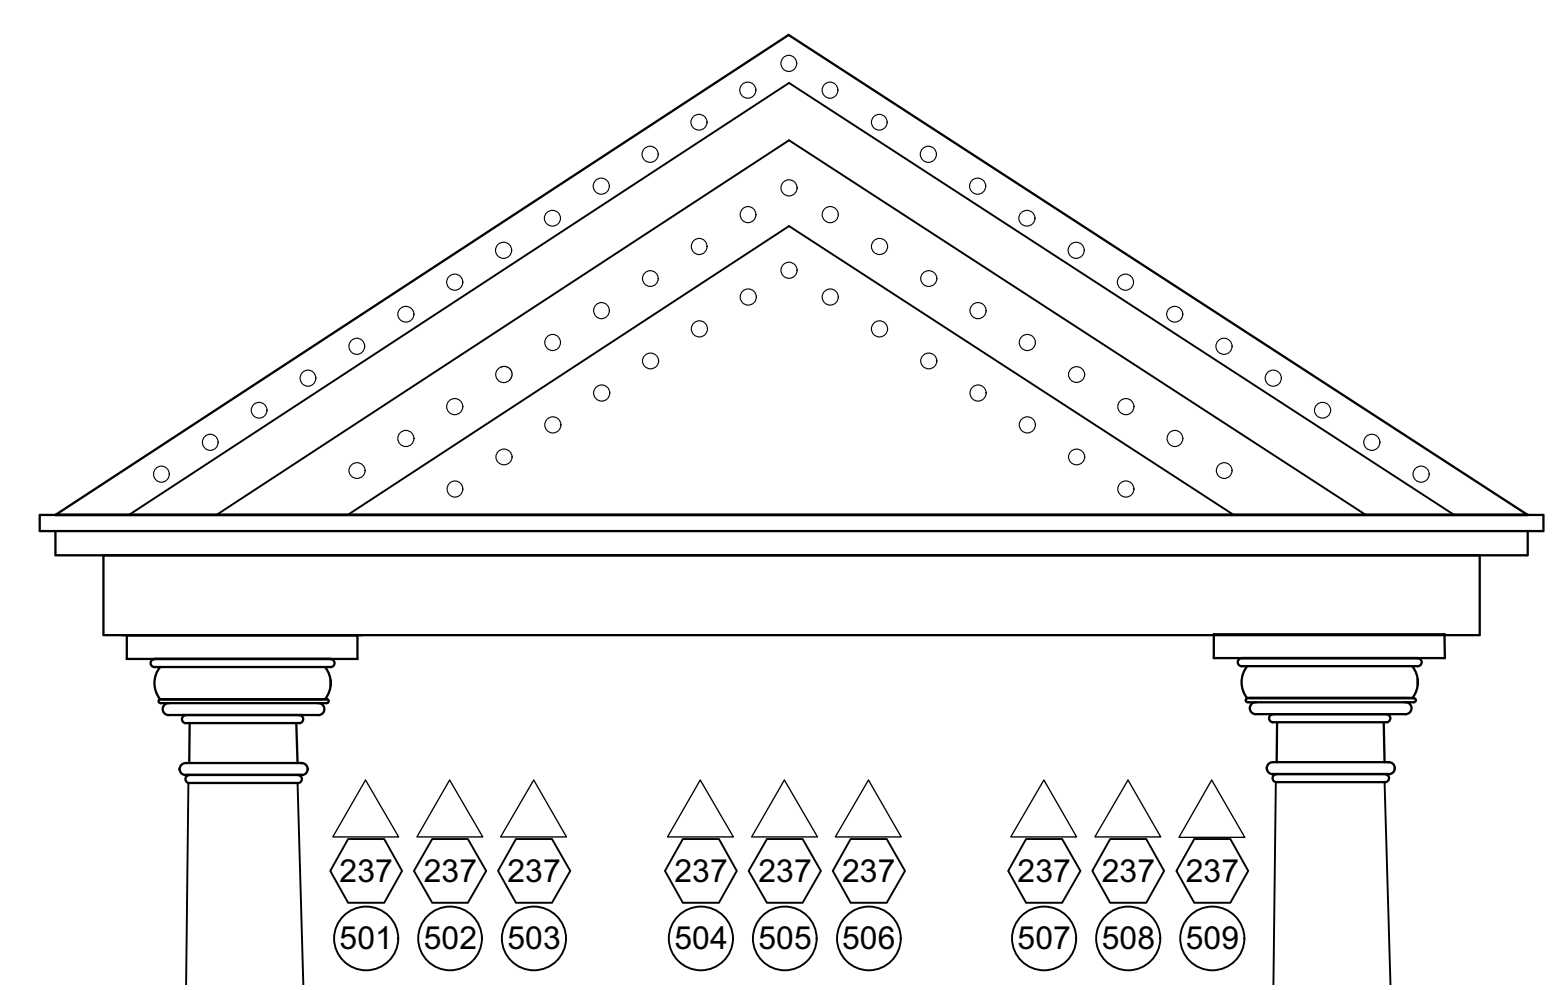

Deck Plan + Bulb Chases

Director Brant Russell		Scale 1/4"=1'
Drawn By Alaina Pizzoferrato		
Reviewed By Rama VanGils	Sheet No.	2 of 4
Date 9/26/2022		
CAD File Name Double Bill Light Plot (TECH).vwx		