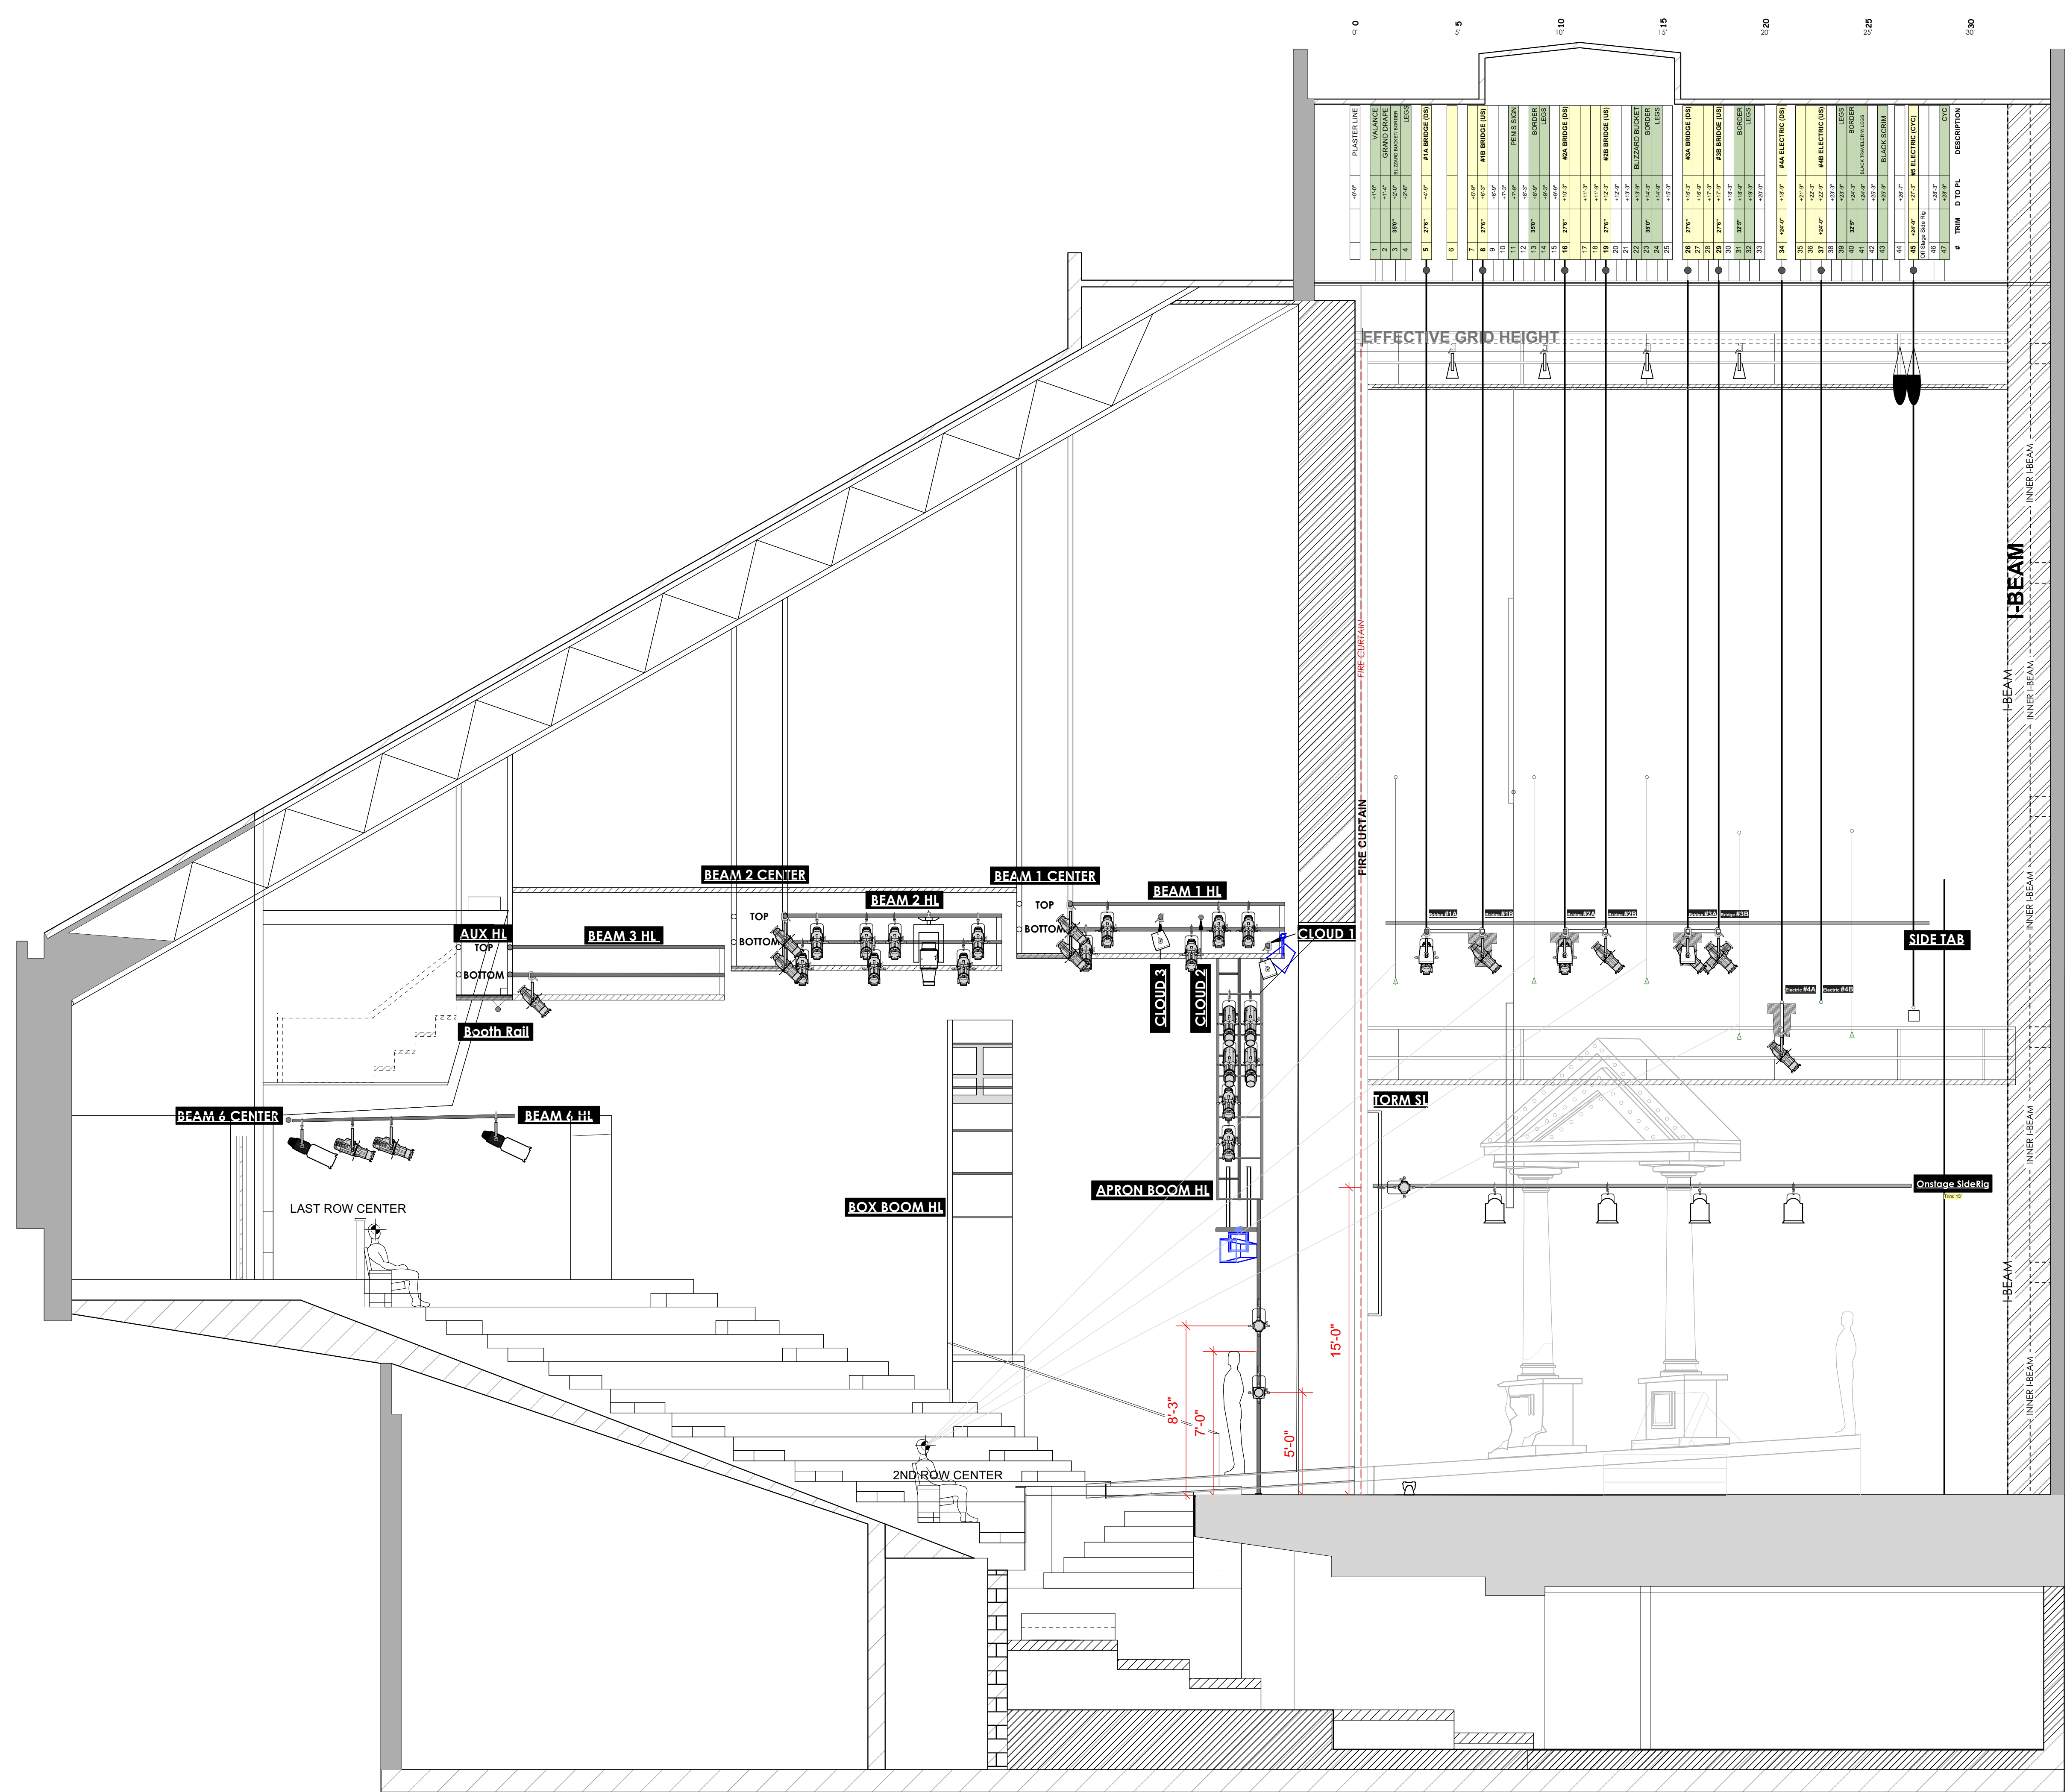

Deck Plan + Bulb Chases

Director Brant Russell		Scale 1/4"=1'
Drawn By Alaina Pizzoferrato		
Reviewed By Rama VanGils	Sheet No.	2 of 4
Date 9/26/2022		
CAD File Name Double Bill Light Plot (TECH).vwx		

1 Pediment Bulbs
 Scale: 1/2" = 1'-0"
 Notes: Pair every third Bulb. Each row/triangle gets 3 channels. (9 channels total) ch501-509

2 Penis Sign Bulbs
 Scale: 1/2" = 1'-0"
 Notes: Pair every third Bulb (3 channels) ch551-553