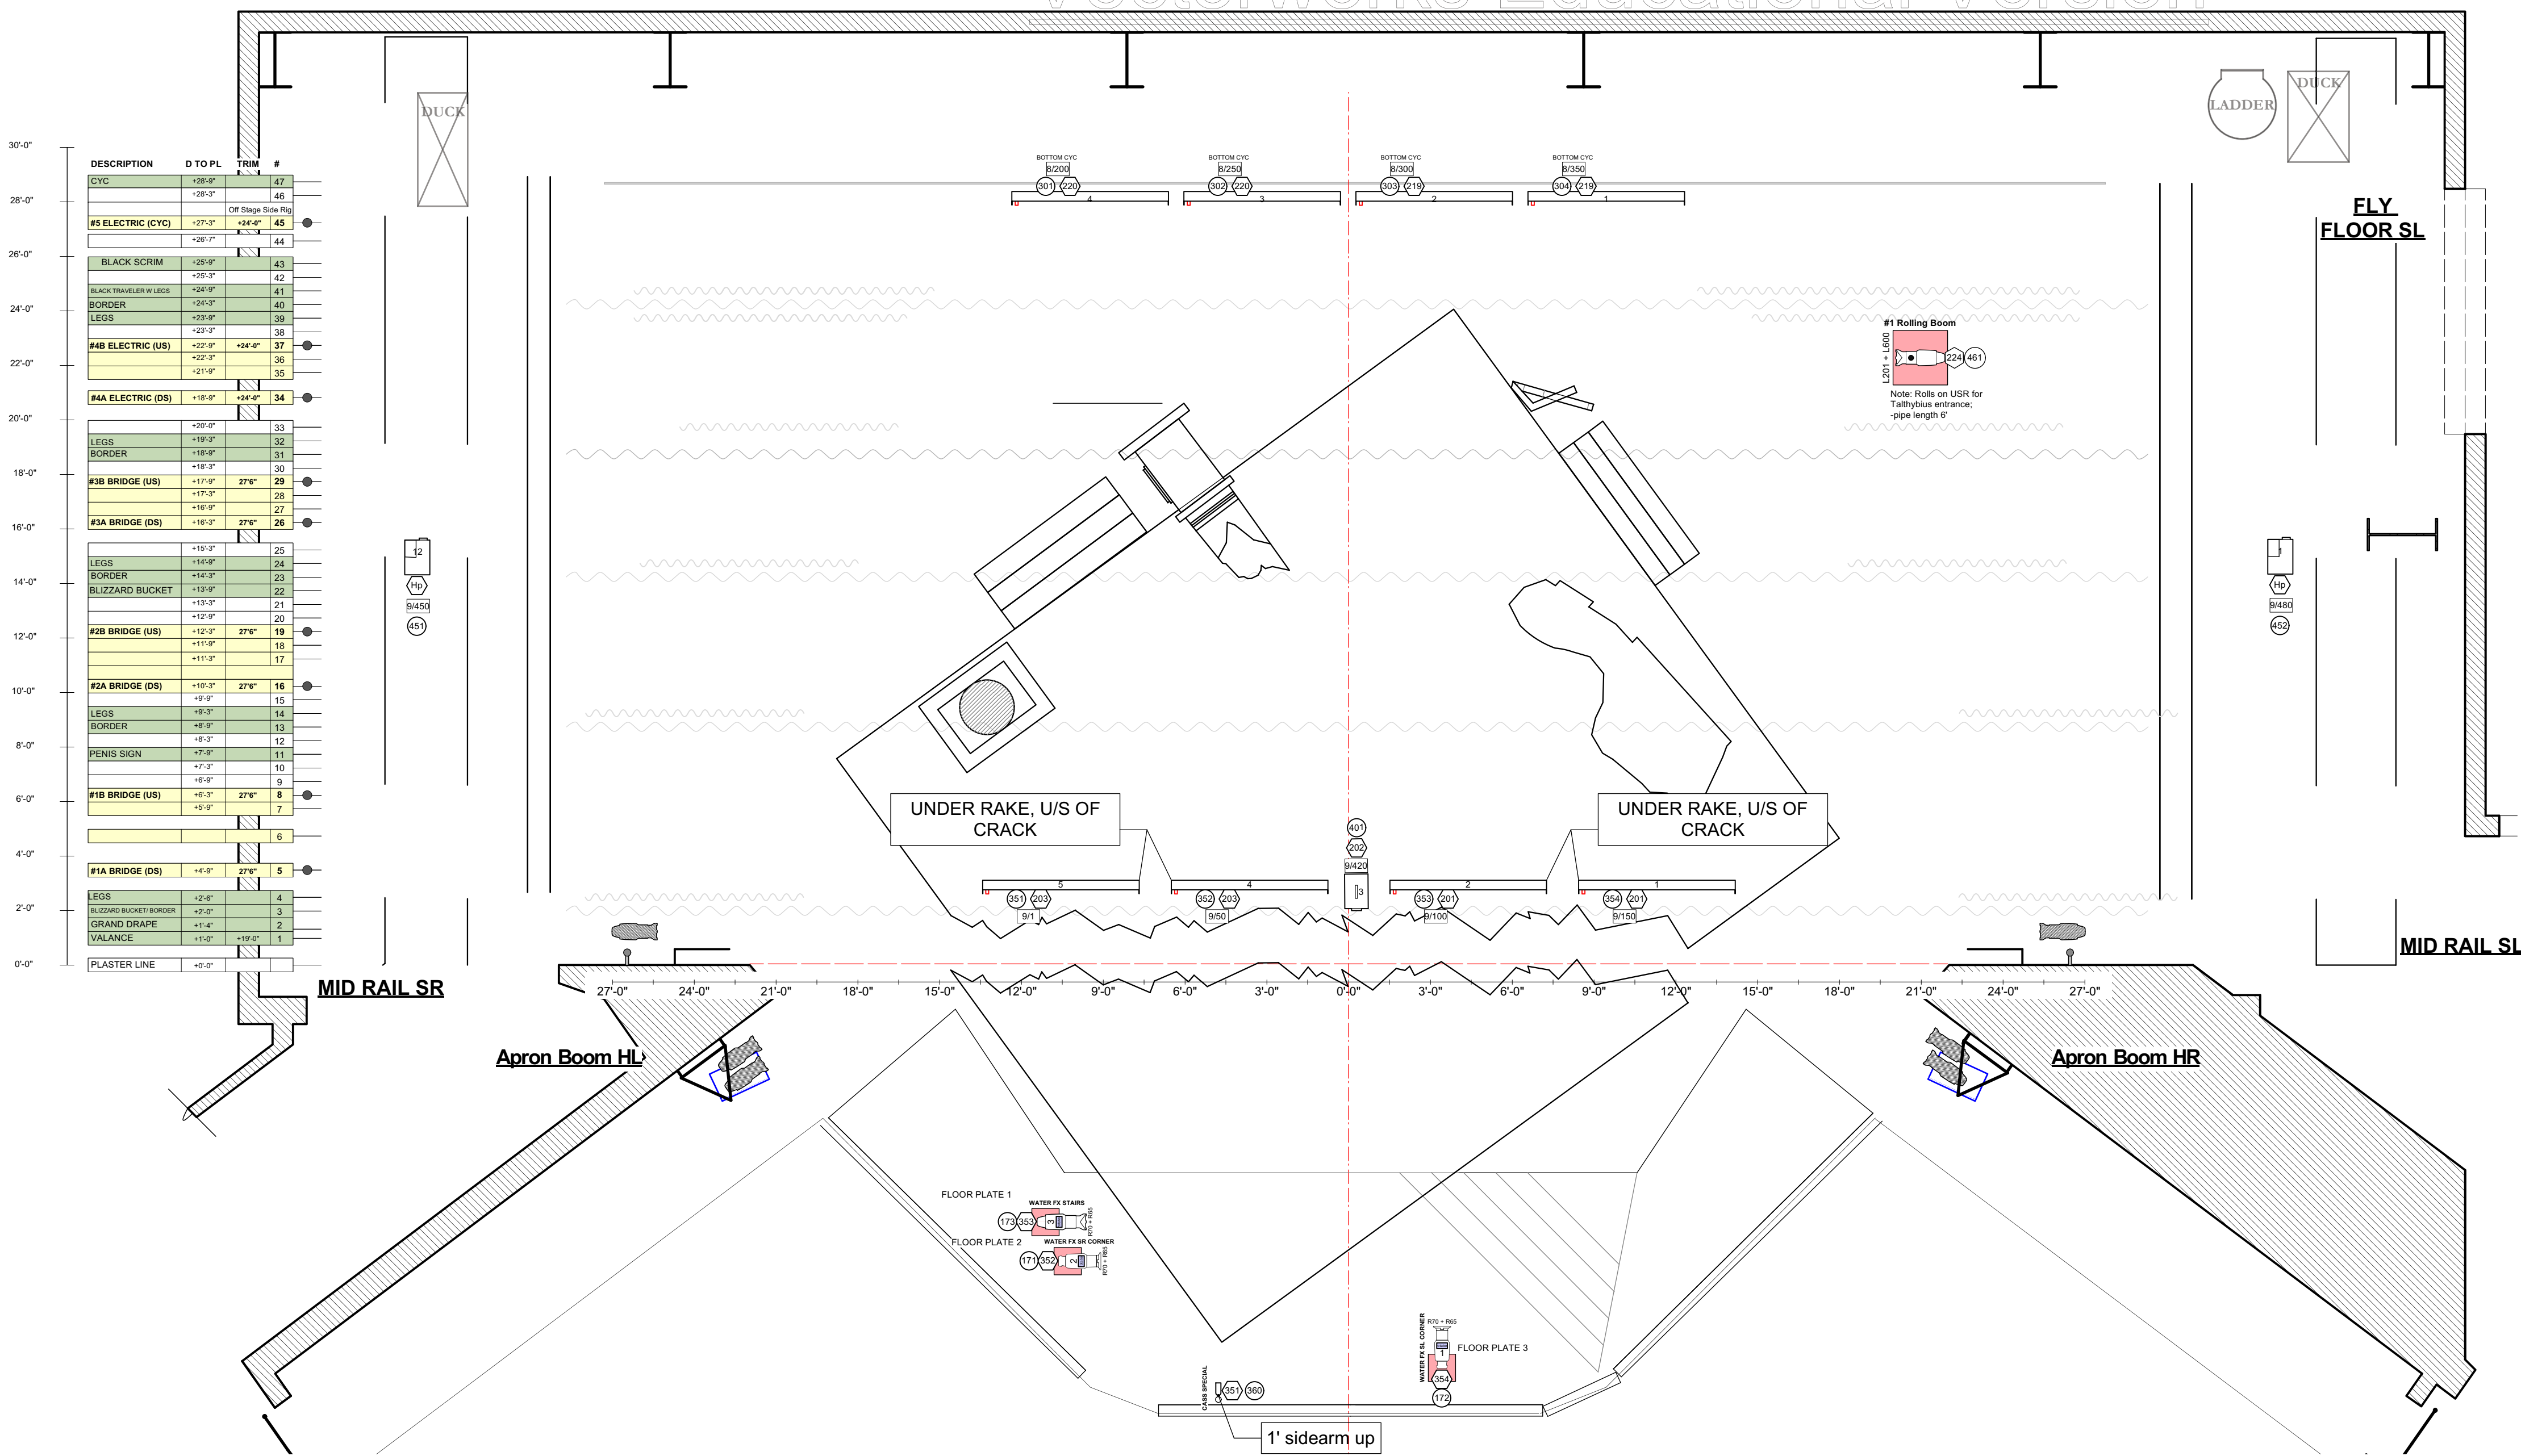

DESCRIPTION	D TO PL	TRIM	#
CYC	+28'-0"	48"	47
#5 ELECTRIC (CYC)	+27'-0"	48"	45
BLACK SCRIM	+25'-0"	48"	24
BLACK TRAVELER LAMP	+24'-0"	48"	41
BORDER	+24'-0"	38"	40
LEGS	+23'-0"	38"	39
#4B ELECTRIC (US)	+22'-0"	48"	37
#4A ELECTRIC (DS)	+18'-0"	24"	34
LEGS	+18'-0"	38"	33
BORDER	+18'-0"	38"	31
#3B BRIDGE (US)	+17'-0"	27"	29
#3A BRIDGE (DS)	+15'-0"	27"	28
LEGS	+15'-0"	38"	25
BORDER	+14'-0"	38"	23
SLUZZARD BUCKET	+13'-0"	22"	22
#2B BRIDGE (US)	+12'-0"	27"	18
#2A BRIDGE (DS)	+10'-0"	27"	16
LEGS	+9'-0"	38"	15
BORDER	+9'-0"	32"	14
PENS SIGN	+7'-0"	12"	12
#1B BRIDGE (US)	+6'-0"	27"	8
#1A BRIDGE (DS)	+4'-0"	27"	5
LEGS	+2'-0"	32"	4
GRAND DRAPE	+1'-0"	32"	2
VALANCE	+0'-0"	18"	1
PLASTER LINE	+0'-0"		

Lighting Ground Plan		
Director Brant Russell		Scale 1/4"=1'
Drawn By Alaina Pizzoferrato		Sheet No.
Reviewed By Rama VanGils		1
Date 9/26/2022		of
CAD File Name Double Bill Light Plot (TECH).vwx		4

Instrument Key		
	ETC Source4 19deg	16
	ETC Source4 26deg	26
	ETC Source4 36deg	14
	ETC Source4 50deg	4
	ETC Source-4 Zoom 15°-30°	8
	ETC Source4 PAR WFL	1
	ETC Source4 LEDTS 14deg	6
	Etc Source 4 LED 19°	6
	Etc Source 4 LED 26°	23
	Elation Arena PAR Zoom	19
	Elation DW Chorus 72	12
	High End Systems SolaSpot Frame 2000	5
	Varilite VL 1100 Tungsten Dimmer	2
	Strand 8" Fresnelite	8
	1k Broad	4
	UltratecFX Radiance Hazer	2
	UltratecFX Fogger	1
	Mini 10	8
	Practical Bulb	80