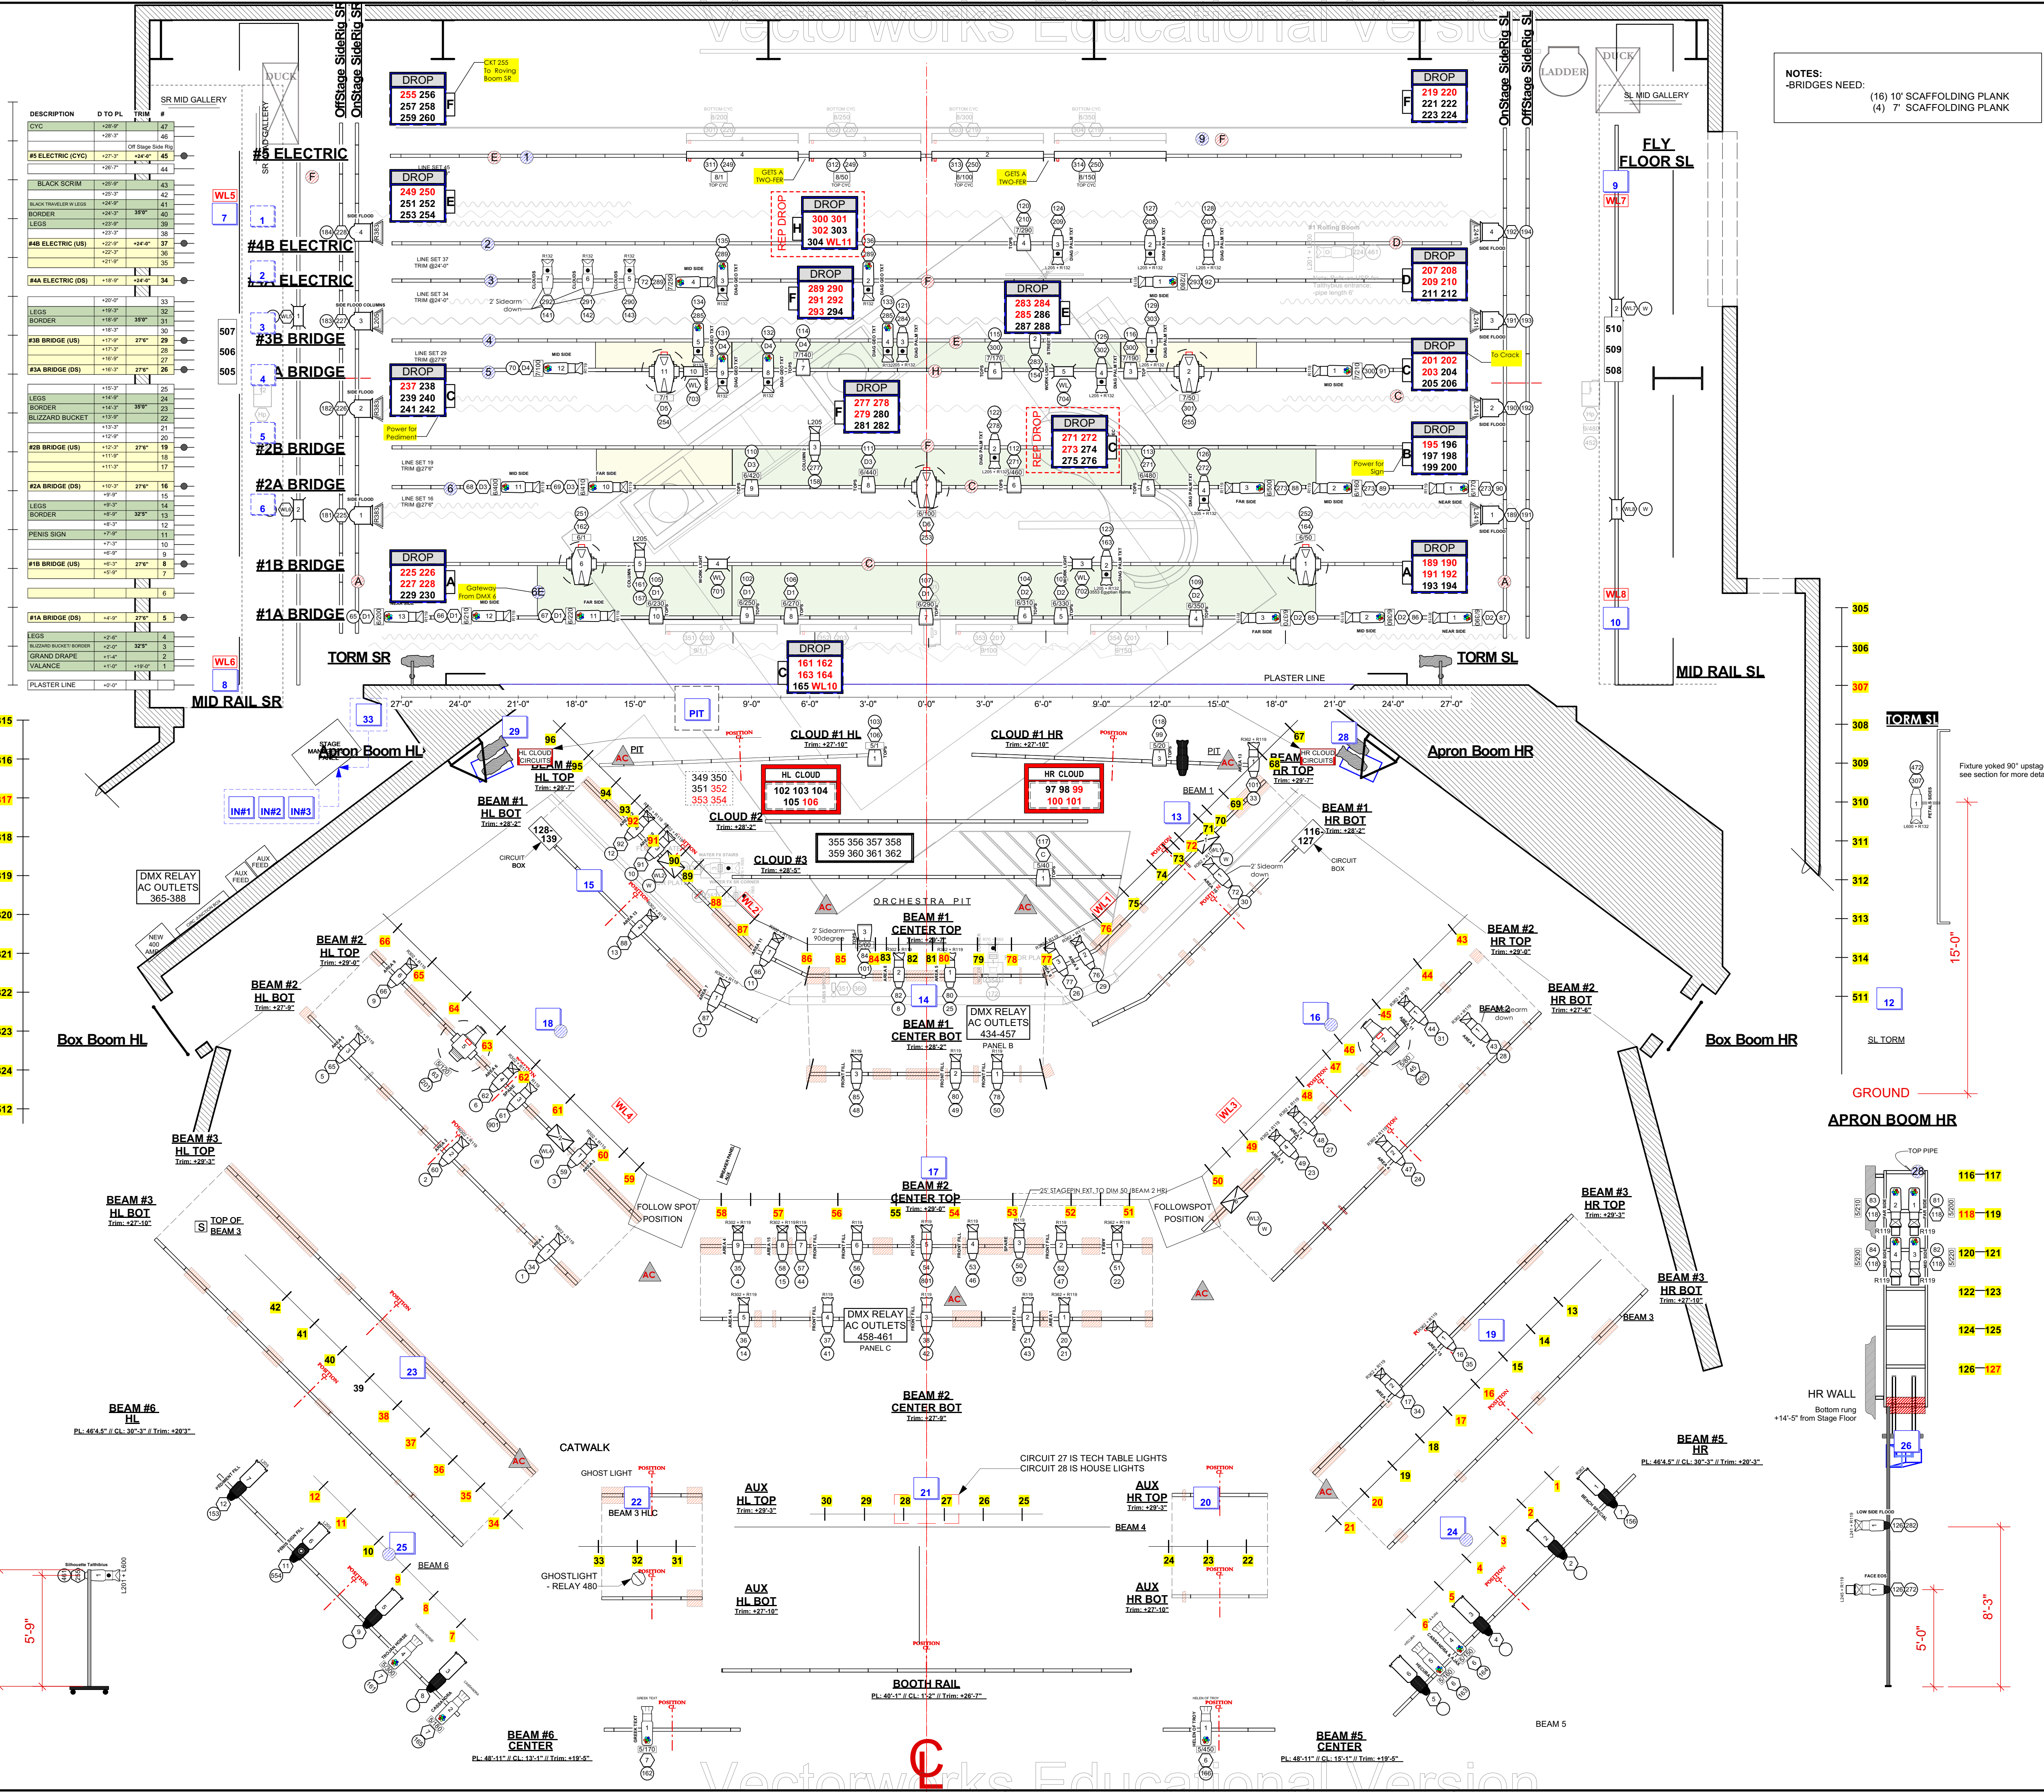

Instrument Key		
	ETC Source4 19deg 750W	4
	ETC Source4 19deg	16
	ETC Source4 26deg	26
	ETC Source4 36deg	14
	ETC Source4 50deg	4
	ETC Source-4 Zoom 15°-30°	8
	ETC Source4 PAR WFL	1
	ETC Source4 LEDTS 14deg	6
	Etc Source 4 LED 19°	6
	Etc Source 4 LED 26°	23
	Elation Arena PAR Zoom	19
	Elation DW Chorus 72	12
	High End Systems SolaSpot Frame 2000	5
	Varilite VL 1100 Tungsten Dimmer	2
	Strand 8" Fresnelite	8
	1k Broad	4
	UltratecFX Radiance Hazer	2
	UltratecFX Fogger	1
	Mini 10	8
	Practical Bulb	80

Annotation	
	Unit Number
	Dimmer Channel

Disclaimer

These drawings, designs, and plans are owned by Alaina Pizzoferrato and have been created for this specific project. Viewers are not allowed to distribute or copy this Light Plot without the consent of the Drawer, Alaina Pizzoferrato.

Production Team	
Lighting Designer:	Alaina Pizzoferrato
ALD:	Rama van Gils
HE:	Samuel Wilson
Programmer:	Nate Miller

College-Conservatory of Music (CCM)

Patricia Corbett Theatre

LYSISTRATA & THE TROJAN WOMEN

System Design		
Director	Brant Russell	Scale 1/4"=1'
Drawn By	Alaina Pizzoferrato	
Reviewed By	Rama VanGils	Sheet No. 4 of 4
Date	9/26/2022	
CAD File Name	Double Bill Light Plot (TECH).vwx	

Vectorworks Educational Version

Vectorworks Educational Version